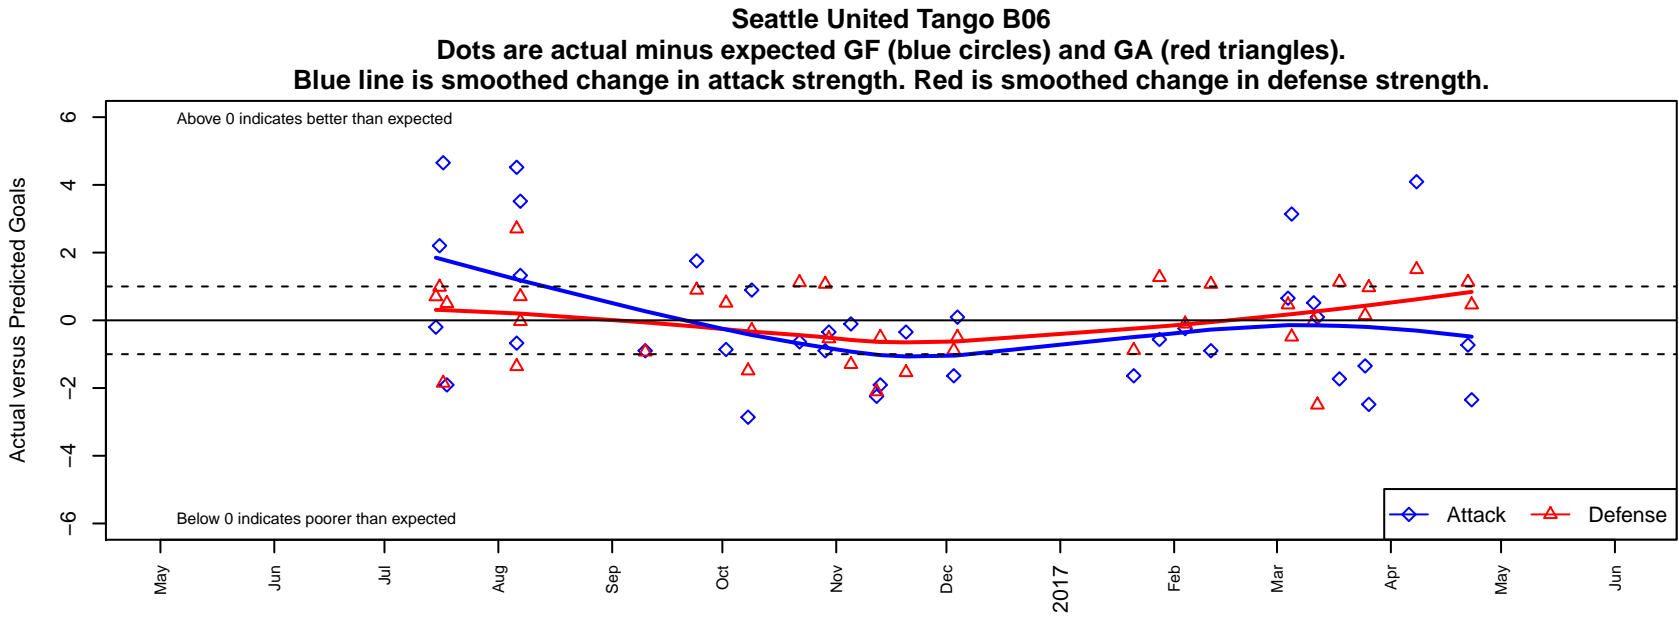

**attack and defense variance (black dot)
relative to other teams
and top 10 in region**

**attack and defense rating
relative to others at age
and all opponents in last 13 months**

Seattle United Tango B06

Seattle United
Seattle, WA
B06 total strength=811
attack=1.29 defense=0.84
fall league = RCL B06 Div 2 9Aside
spr league = Win RCL B06 Div 2

alt names used:
Seattle United B06 Tango
SEATTLE UNITED B06 TANGO (WA)
Seattle United B06 Tango B
Seattle United B06 Tango B
Seattle United B06 Tango B

Venues played:
2016 Nike Crossfire Challenge Gold 9v9 U11
2016 Eastside FC Cup BU11
2016 RCL B06 Div 2 9Aside
2016 Win RCL B06 Div 2
2016 WYS Presidents Cup B06 Division 2