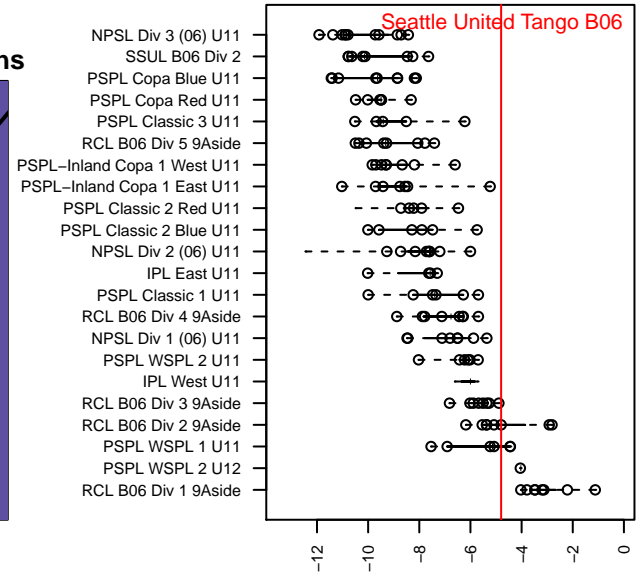

**attack and defense rating
relative to others at age
and all opponents in last 13 months**